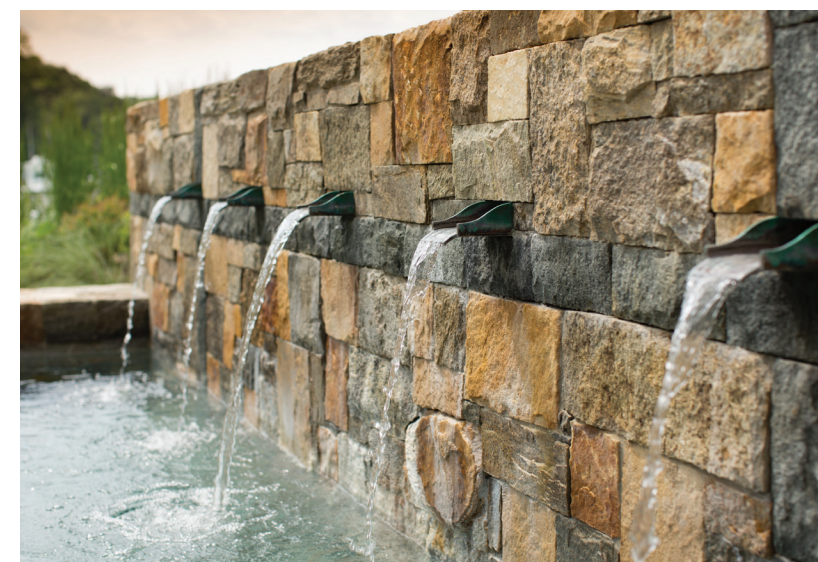

TRIPLE GRAND PRIZE

Architecture
Purple Cherry Architects

Custom Building
Pyramid Builders

Hardscape Craftsmanship
Walnut Hill Landscape Company